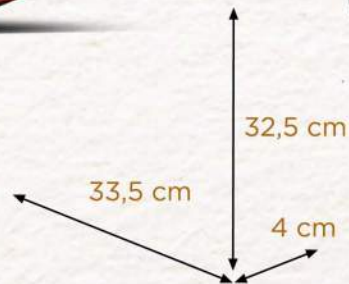

- External: Faux Leather
- Lining and shoulder strap: 100% Polyester