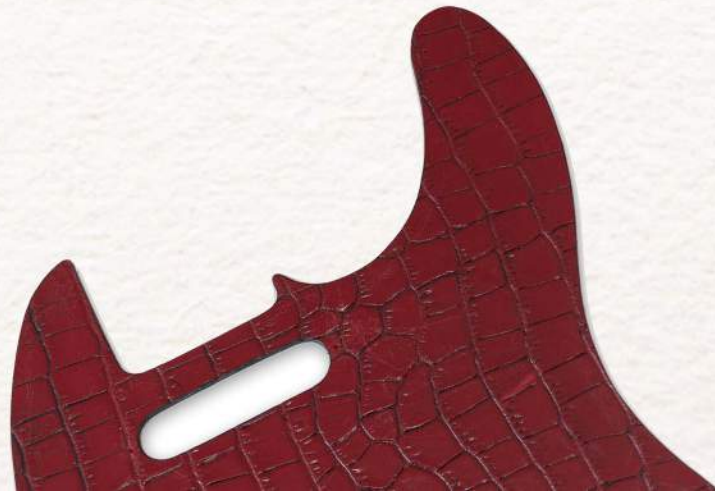

Accessories

Golpeador compatible con Stratocaster®*
Pickguard -S, leather pickguard to fit Stratocaster® guitar

FLORAL AND COCODRILE STYLE

Accessories

Golpeador compatible con Telecaster®*
Leather pickguard to fit Telecaster®

* Trademark not related to Gil Carrió S.L.