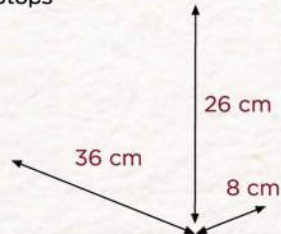

This Bag Fits 15" laptops