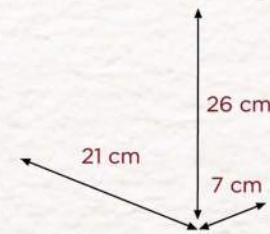

Your Ipad or tablet fits perfectly

- Main zip compartment, zip pocket to reverse, inner zip pocket and phone pocket
- Adjustable shoulder strap
- External: 75% HQ Synthetic 25% HQ Textile
- Shoulder strap: 100% Polyester
- Retro control knobs: Metal

MADE IN SPAIN. DESIGNED AND MANUFACTURED WITH THE MOST LONG LASTING AND HIGH QUALITY MATERIALS